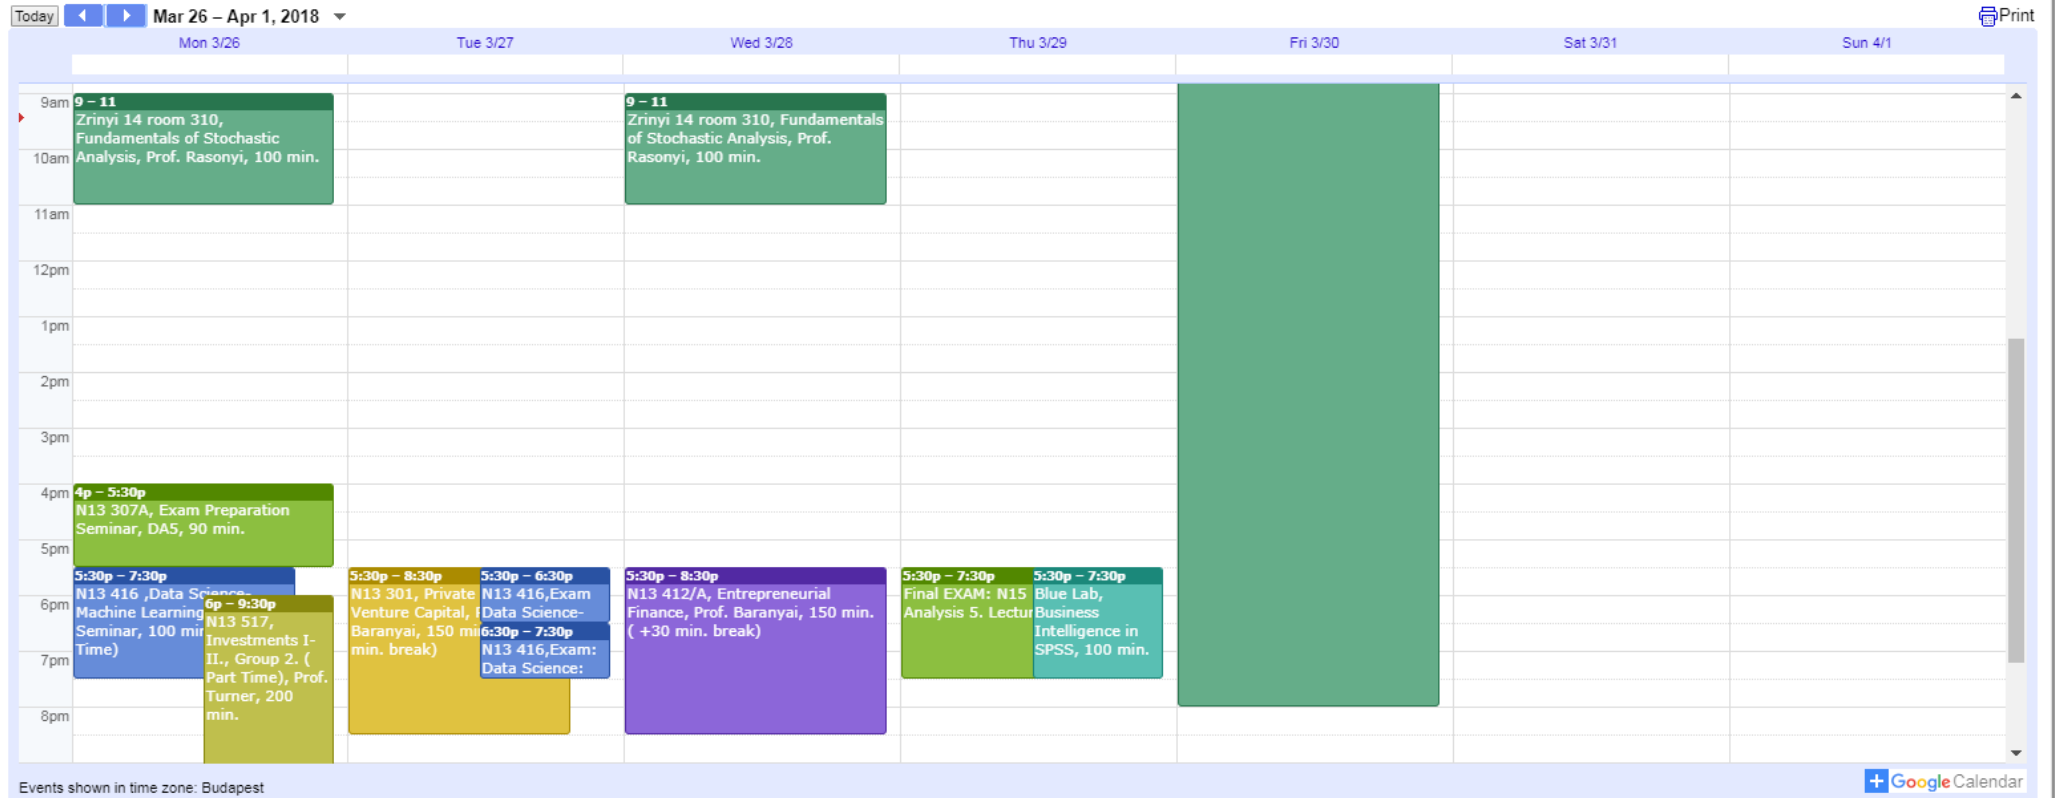

2017/2018

- MS in Business Analytics - (full-time)
- MS in Business Analytics (part-time)
- PhD in Business Administration
- Econ MA 1st yr
- Econ MA 2nd yr
- EconPol 1st yr
- EconPol 2nd yr
- PhD in Economics
- MS in Finance (full-time)
- **MS in Finance (part-time)**
- MA in Global Economic Relations (full-time)
- MA in Global Economic Relations (part-time)
- Katalyst Executive MBA
- MS in Technology Management and Innovation (full-time)
- MS in Technology Management and Innovation (part-time)
- LEGAL Dept schedule
- CNS schedule
- Math Dept Schedule
- IRES Winter

Navigation

MS in Finance (part-time)

Add files

Comments

ceu econ

Add a comment